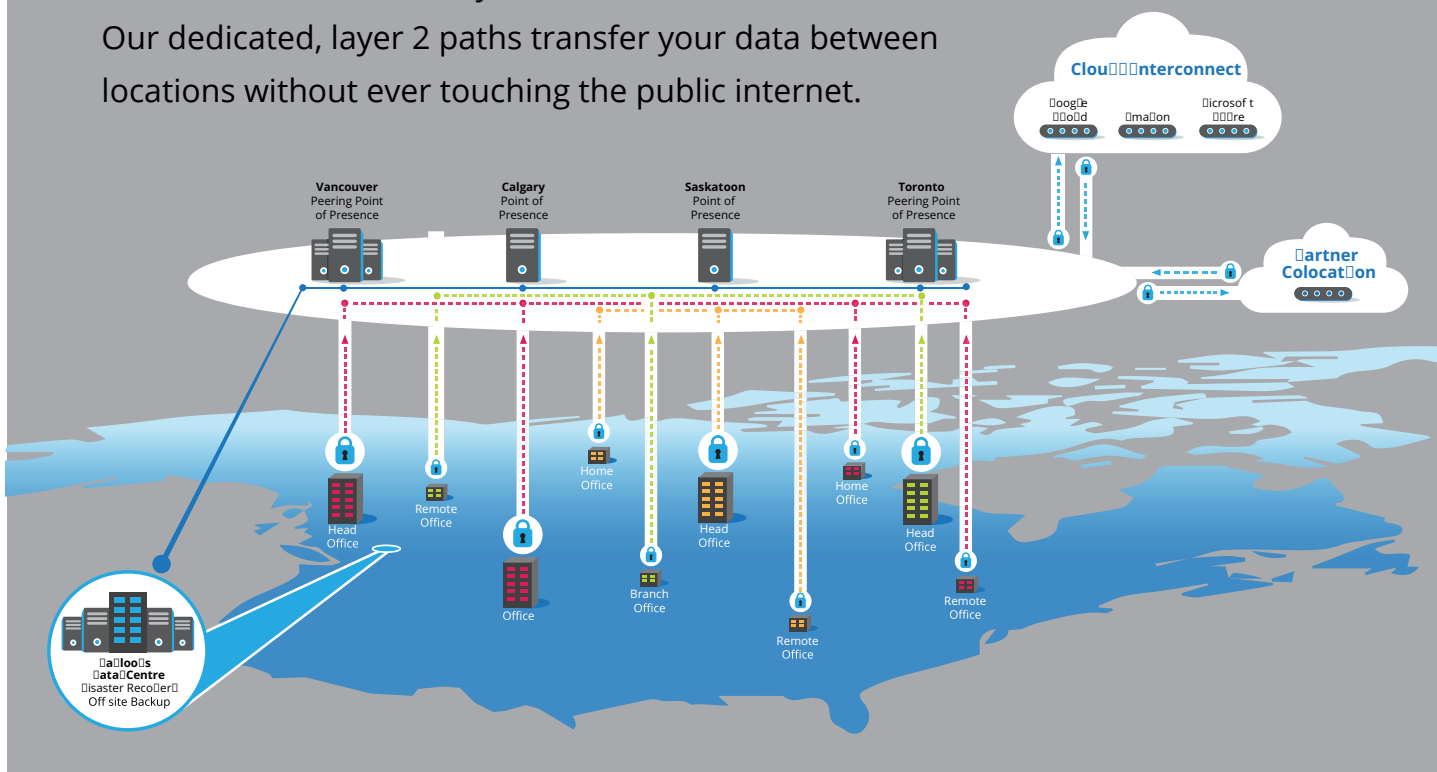

### We build networks that no other provider can.

Our interlaced '*network of networks*' allows us to create something special.

iTel specializes in customized and innovative industry solutions. We tailor our services to your business needs to maximize productivity, cut costs, and increase ROI. If you have networking needs and IT pain points, iTel has a solution for that.

# Security

*Peace of mind networks*

We partner with 25 peering providers, producing the most secure network for your business' critical data. Our dedicated, layer 2 paths transfer your data between locations without ever touching the public internet.